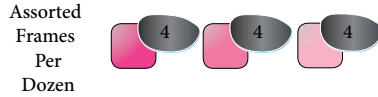

U2 Pink CF SM A/F

$22.50 Tag

Fabric-Covered Airy Foam
Rubber Tips
Rubber Nose Pads
Double-Sided Anti-Fog Coating
Smoke Lenses