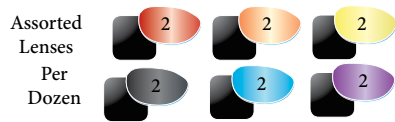

New Attitude Jr. SM

\$10.00 Tag

Great Design for Kids
Matte and Gloss Black Frames
Smoke Lenses

New Attitude Jr. C

\$10.00 Tag

Great Design for Kids
Matte and Gloss Black Frames
Assorted Lens Colors

RX-ABLE