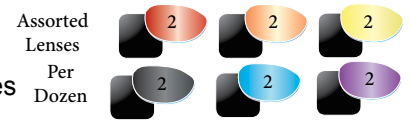

New Attitude

\$14.00 Tag

Spring Hinges
Matte and Gloss Black Frames
Available Blue, Clear, Super Dark, Yellow Tint or Assorted Lenses

New Attitude C

\$14.00 Tag

Spring Hinges
Matte and Gloss Black Frames
Assorted Lens Colors