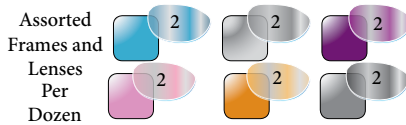

Overdrive

\$20.00 Tag

- Double Injection Rubber on Temples
- Rubber Nose Pads
- Vented EVA Foam
- Flash Mirror Lenses

Accent C/CF AST

\$20.00 Tag

- Vented EVA Foam
- Rubber Tips
- Frame Reflects Light for a Brilliant Color Appearance
- Coordinated Crystal Color Frames with Matching Color Flash Mirror Lenses