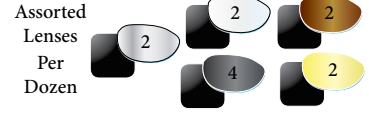

PRICE RANGE \$14⁹⁹ THRU \$24⁹⁹

Eliminator C

\$14.99 MSRP

Soft Airy Foam
Venting Helps Prevent Fogging
Assorted Lens Colors

Eliminator

\$14.99 MSRP

Soft Airy Foam
Venting Helps Prevent Fogging
Available Clear, Clear Mirror,
Driving Mirror, Smoke, Super Dark,
Yellow Tint Mirror, Yellow Tint or Assorted Lenses