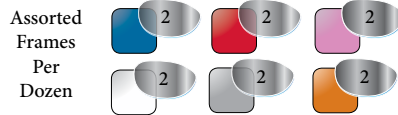

NEW

FlashPoint CF FM

$25.00 Tag

Vented EVA Foam
Vacuum Chrome on Inside of Frame Reflects Light for a Brilliant Color Appearance
Flash Mirror Lenses
Pink Available Individually. See Page 41

FlashPoint CF CL

$25.00 Tag

Vented EVA Foam
Vacuum Chrome on Inside of Frame Reflects Light for a Brilliant Color Appearance
Clear Lenses

Aviator 2 AST

$25.00 Tag

Vented EVA Foam
Clear Nose Pads
Rubber Tips
Spring Hinges
Assorted Lenses

Viva FM

$30.00 Tag

Gloss Black Frames
Metal Side Piece Design
Fabric-Covered Airy Foam
Laser Cut Eagle
Flash Mirror Lenses

ADDITIONAL GLASSES WITH FOAM CAN BE FOUND IN THE SAFETY SECTION BE SURE TO SEE:

Rider Plus	Pg. 12 & 13
Python	Pg. 11
Ruthless	Pg. 12 & 13
Freedom	Pg. 19
Sturgis 1, 2 & 3	Pg. 19
Full Throttle Plus	Pg. 13
Italiano Plus	Pg. 16
Italiano CF Plus	Pg. 16

Neptune	Pg. 13
Neptune CF	Pg. 16
Rider G-Tech™ Flame	Pg. 16
Outfitter	Pg. 55
Caps	Pg. 55
Zilla Plus	Pg. 19