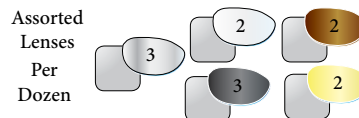

NEW

Zilla Plus

$27.50 Tag

- Gloss Black Frame
- Rubber Nose Pads
- Rubber Tips
- Vented EVA Foam
- Clear, Flash Mirror or Yellow Tint Lenses

RX-ABLE

Freedom SM A/F

$30.00 Tag

- Black Nylon Frame
- Temples remove easily and can be replaced with included adjustable strap
- Removable Vented EVA Foam
- Double-Sided Anti-Fog Coating
- **Rx** Adaptor Available (Pg 53)
- Smoke Lenses

NEW

Mustang FM

$30.00 Tag

- Carbon Pattern Frame
- Metal Accent Piece on Bridge with Laser Etched Logo
- Rubber Ear Pads
- Adjustable Nose Piece
- Flash Mirror Lenses

Sturgis 1, 2 or 3 AST

$30.00 Tag

- Matte Silver Frames
- Vented EVA Foam
- Clear Nose Pads
- Spring Hinges (Sturgis 1 and 2 only)
- Choose from Stugis 1, Sturgis 2, or Sturgis 3 each with Assorted Lenses

PRICE RANGE $27⁵⁰ THRU $30

Sturgis CF SM AST

$30.00 Tag

- Vented EVA Foam
- Clear Nose Pads
- Spring Hinges
- Assortment of Sturgis 1, Sturgis 2, and Sturgis 3 Frames in Gunmetal, Shiny Silver and Matte Silver with Smoke Lenses

Sturgis 2 SM

$30.00 Tag

- Vented EVA Foam
- Clear Nose Pads
- Spring Hinges
- Assorted Frames of Gunmetal, Shiny Silver, and Matte Silver Frames
- Smoke Lenses

NEW

Barcelona BLM

$30.00 Tag

- Spring Hinges
- Gloss and Matte Black Frames
- Rubber Tips
- One-Piece Clear Nose Pads
- Smoke Lenses with Blue Mirror Coating

See Page 35 for
**PC Polarized
Safety Glasses**
and our

**LED Safety
Glasses**