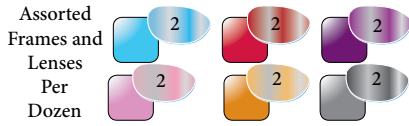

RX-ABLE

Lisa CF AST

$14.00 Tag

Vacuum Chrome Finish
on the Inside of the
Frame Reflects Light
for a Brilliant Color Appearance
Color Coordinated Frames and Flash Mirror Lenses

PRICE RANGE $14 THRU $18

RX-ABLE

Happening AST

$14.00 Tag

Gloss Black Frame
Assorted Lenses

RX-ABLE

New Attitude Flames SD

$14.00 Tag

Spring Hinges
Flame Pattern on Temples
Super Dark Lenses

RX-ABLE

New Attitude CF SM

$16.00 Tag

Spring Hinges
Smoke Lenses

Streamline CF FM

$18.00 Tag

Two Color Crystal Frame
Flash Mirror Lenses

Quest AST

$14.00 Tag

Rubber Tips
Assortment of 4 Frame Designs with Gloss Black, Matte Black or Dark Gray Frames (1 each per dozen)
Flash Mirror Lenses