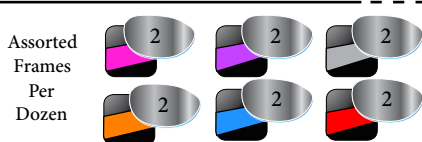

Sniper CF SM

$22.50 Tag

Crystal Color Frame
Metal Side Piece on the Temples
Smoke Lenses