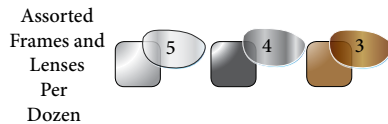

\$25.00 Tag

Vented EVA Foam
 Vacuum Chrome on Inside of Frame Reflects Light for a Brilliant Color Appearance
 Clear Lenses

Aviator 2 AST

\$25.00 Tag

Vented EVA Foam
 Clear Nose Pads
 Rubber Tips
 Spring Hinges
 Assorted Lenses