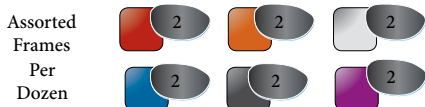

Chase SM

\$14.00 Tag

Double-Injection Orange Rubber Padding on Upper Frame
Black Nylon Frame
Length Adjusting Temples
Rubber Nose Pads
One-Piece Lens Design
Smoke Lenses

Code - 8 CF SM

\$14.00 Tag

Rubber Ear Pads
Rubber Nose Pads
Smoke Lenses