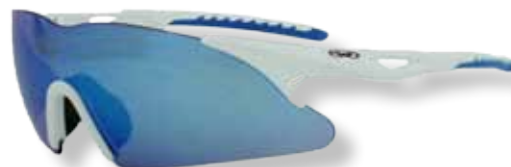

Neptune CF SM

$20.00 Tag

- Rubber Tips
- Soft Airy Double Foam
- Smoke Lenses

Assorted
Frames
Per
Dozen

NEW