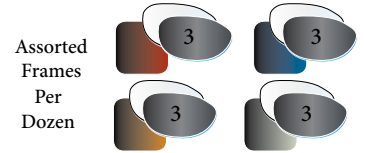

Reflex CF

$12.00 Tag

- Bend to Shape Temples
- Rubber Tips
- Rubber Nose Pads
- Clear or Smoke Lenses