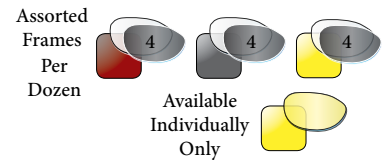

Bold

\$25.00 Tag

- Double Injection Rubber on Temples
- Matching Rubber Nose Pads
- Hydrophobic Coating
- Comes in 2 Lens Shapes
- Clear or Smoke Lenses with 4 Red, 4 Yellow and 4 Gray Tips
- Yellow Tint Lenses with Yellow Tips